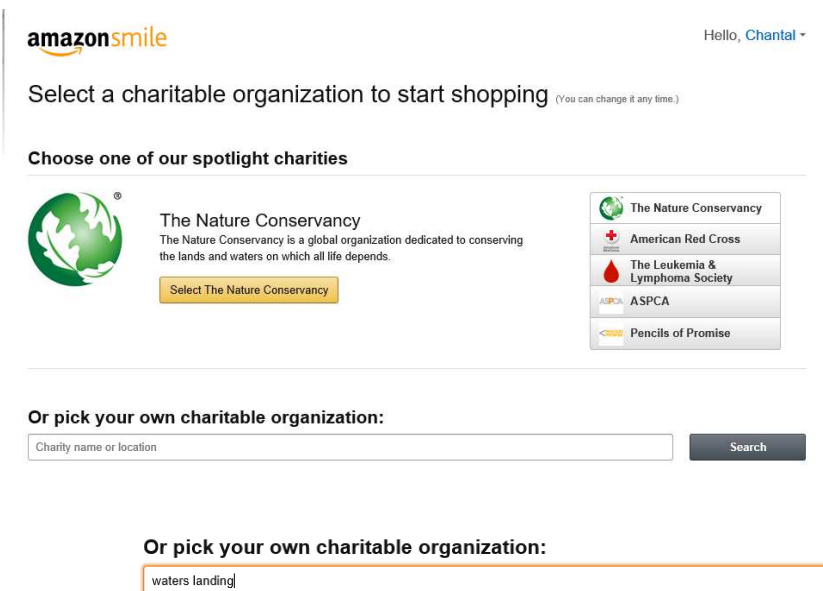

Go to www.smile.amazon.com

If you have an Amazon account

Steps

1. Log in using your Amazon credentials.
2. On the next page, type “waters landing” in the search field at the bottom and click the search button.
3. Select waters landing elementary school from the next page.
4. A box will pop up with a message check yes and then click on start shopping.
5. You will then see at the top of your screen that you are currently supporting waters landing.

Waters landing is able to receive donations, so do not worry about that message at the end about amazon reaching out to the school to confirm.

If you do not have an Amazon account

1. Create one by clicking create new account and follow steps 2-4.

Below is an example of what screens will pop up to help guide you.

Step 1

Step 2

Step 3

Select a charity to start shopping (You can change it any time.)

Choose from almost a million charities, schools, and other nonprofits. We will reach out to the organization you select to ensure it is ready to accept donations from Amazon.